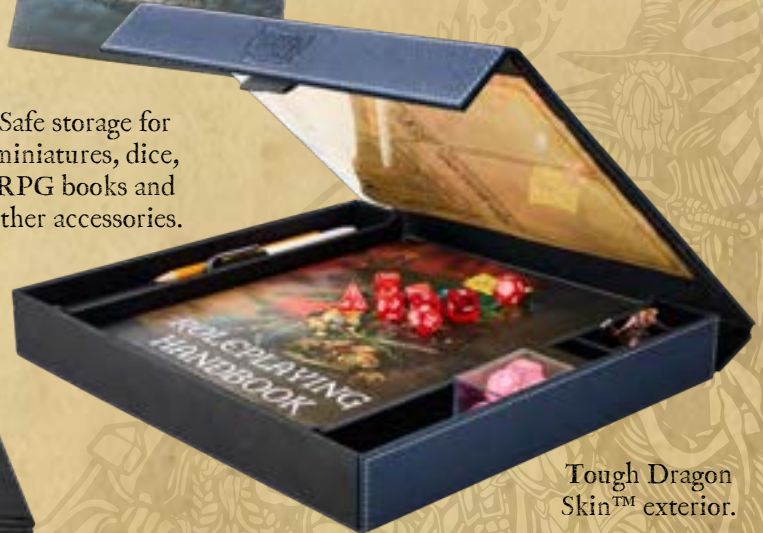

Large panels with inner pockets to customize your GM screen.

Securely close your GM screen with the included carrying strap.

Sturdy box with room for dice, books, cards and more. The GM screen wraps around the box securely with a strong magnetic closure.

Doubles as a dice tray.

Free mini-adventure included.

Smart device holder.

Safe storage for miniatures, dice, RPG books and other accessories.

Tough Dragon Skin™ exterior.

“Atebeck” by Kate Becker – Player’s Choice

The #1 sleeve for Trading Card Games – the textured back allows for a great and effortless shuffle.

- 100 sleeves per box.
- For cards measuring 63x88 mm (2½ x 3½”).
- Matte texture allows for perfect shuffling and outstanding durability.
- Sturdy cardboard box, designed to fit 75+ sleeved cards.
- Generous writing field on top of each box for easy organization.