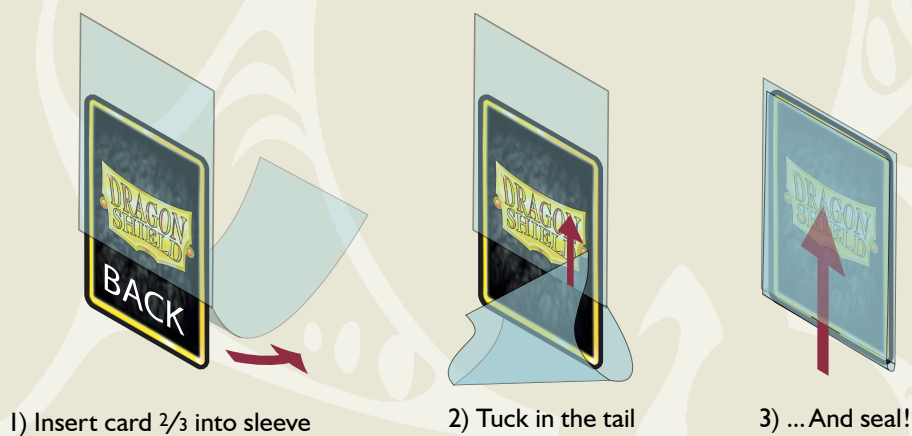

Three sleeves mean triple protection

Double-sleeving cards adds an extra layer of protection against dust, dirt, and spills. Triple-sleeving takes this to the next level. First, use a Perfect Fit inner sleeve, then a regular sleeve of your choice, and finally, an Outer Sleeve for complete protection. For maximum effect, sleeve openings should be opposite each other; if the Perfect Fit sleeve has its opening at the top of the card, the regular sleeve should have its opening at the bottom. When triple-sleeving, the middle sleeve's opening should be opposite to the other sleeves.

How to sleeve a Perfect Fit Sealable