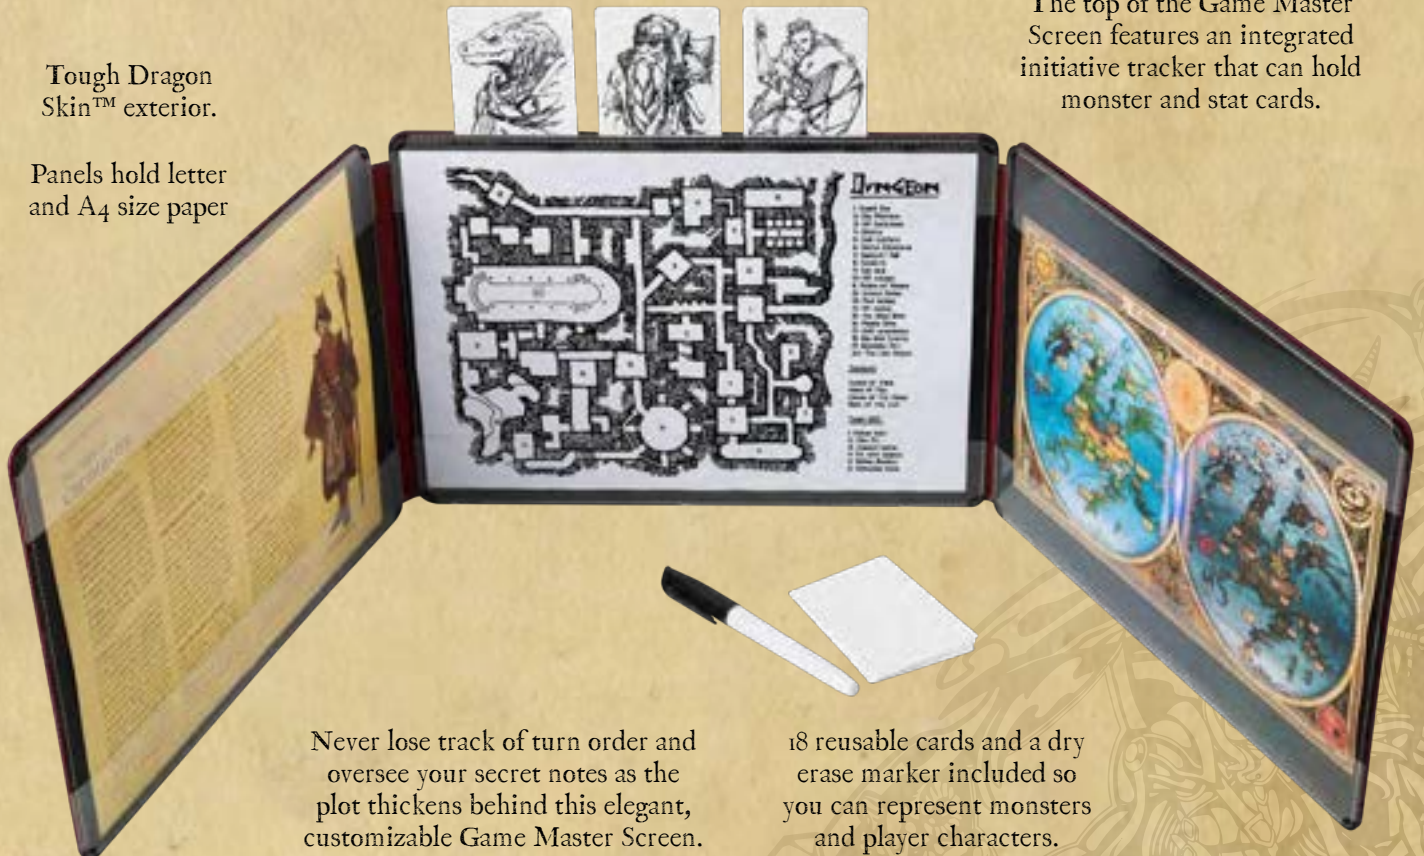

## INCLUDED IN THE BOX:

- Dry erase marker
- 18 reusable plastic cards
- Dragon Shield mini-adventure

AT-50021 | IRON GREY  
AT-50022 | BLOOD RED

## GAME MASTER SCREEN

3 panels, endless adventures

Tough Dragon Skin™ exterior.

Panels hold letter and A4 size paper

The top of the Game Master Screen features an integrated initiative tracker that can hold monster and stat cards.

Never lose track of turn order and oversee your secret notes as the plot thickens behind this elegant, customizable Game Master Screen.

18 reusable cards and a dry erase marker included so you can represent monsters and player characters.

**GAME MASTER COMPANION**  
Accessory box and GM screen

ROLEPLAYING | LEVEL UP YOUR RPG EXPERIENCE

The top of the GM Screen features a built-in initiative tracker that can hold monster and stat cards.

18 reusable cards and a dry erase marker included so you can represent monsters and player characters.